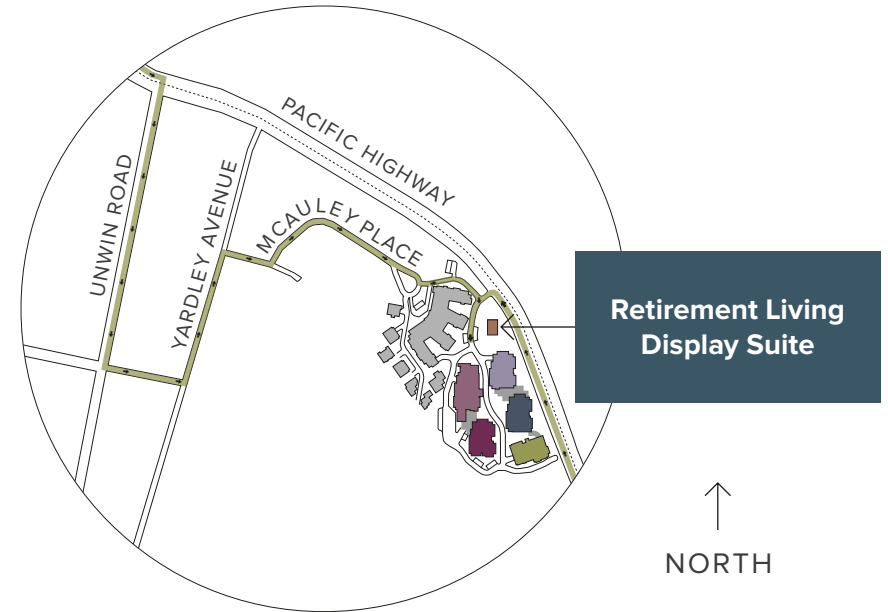

McQuoin Park Retirement Living

35 Pacific Highway, Wahroonga NSW

Entrance to the Retirement Living Display Suite
If travelling northbound, entry driveway is directly off the Pacific Highway.
If travelling southbound, turn right at the Unwin Road lights, then continue and enter via McAuley Place.